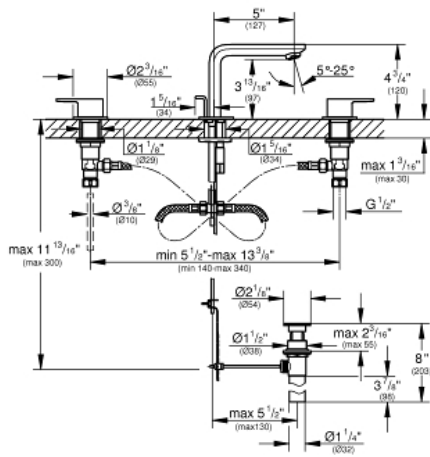

LINEARE
8" Widespread Two-Handle
Bathroom Faucet M-Size

MODEL # 2057800A

Pure Freude
an Wasser

GROHE

Product Description:

LINEARE

8" Widespread Two-Handle Bathroom Faucet M-Size

Standard Specification:

- Metal lever handle
- 1/2" ceramic cartridge (90° turn)
- **GROHE StarLight** chrome finish
- **GROHE AquaGuide** adjustable flow control
- **GROHE QuickFix** rapid installation system
- Spout with flow control
- Includes waste-set drain assembly
- Pressure resistant
- Flexible connection hoses between spout and side valves
- 1/2" x 7/16" union nut

Color:

□ 2057800A StarLight Chrome